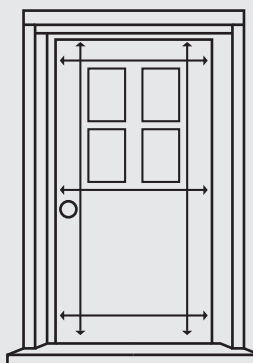

## HOW TO MEASURE FOR STORM DOORS

Measurements should be taken of door frame opening from the outside of entrance.

Width - Measure the width of frame opening at the top, center, and bottom. Record the smallest of the three dimensions.